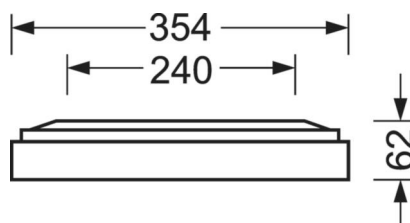

LIGHTING TECHNOLOGY

Placement	LED, Colour rendering/Light colour CRI ≥ 80 / 4000K
Colour tolerance (MacAdam)	3SDCM
Photobiological safety (Luminaire)	RGO
Nominal luminous flux/switching steps (EDM)	5300lm/37W, 4600lm/32W, 3900lm/26W, 3100lm/21W
LED service life	100000h L80/B10 (Tq 25°C), 50000h L90/B50 (Tq 25°C)
Luminaire luminous efficiency	151lm/W-141lm/W
UGR lat./long.	18.5 / 18.7 (37W)

MECHANICS

Housing colour	silver grey/white aluminium RAL 9006
Dimensions (LxWxH/DxH)	1248mm x 354mm x 62mm
Weight (net)	6.12kg
Cable entry KE (X/Y)	0mm/0mm
Type of installation	Ceiling-mounted single installation, Ceiling-mounted trunking installation

DEEP-LINK

<https://www.regiolux.de/en/article/65714024175>

Reference	LED 5300lm/37W 840
ηLB	100 %
Φ ↓/↑	100 % / 0 %
UGR lat./long.	18.5 / 18.7
VDU	65° < 3000cd/m²

Dimensions

L	1248 mm	Length
B	354 mm	Width
H	62 mm	Height
A1	1000 mm	Mounting distance single mounting
A3	248 mm	Mounting distance between luminaires in a light run arrangement
A4	240 mm	Mounting distance (width)
X	0 mm	Distance cable infeed to the center of the luminaire on the X-axis
Y	0 mm	Distance cable infeed to the center of the luminaire on the Y-axis