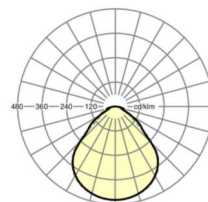

LIGHTING TECHNOLOGY

Placement	LED, Colour rendering/Light colour CRI ≥ 80 / 4000K
Colour tolerance (MacAdam)	3SDCM
Photobiological safety (Luminaire)	RGO
Nominal luminous flux/switching steps (EDM)	5300lm/37W, 4600lm/32W, 3900lm/26W, 3100lm/21W
LED service life	100000h L80/B10 (Tq 25°C), 50000h L90/B50 (Tq 25°C)
Luminaire luminous efficiency	151lm/W-141lm/W
UGR lat./long.	18.5 / 18.7 (37W)

DEEP-LINK

<https://www.regiolux.de/en/article/65714024175>

Reference	LED 5300lm/37W 840
ηLB	100 %
Φ ↓/↑	100 % / 0 %
UGR lat./long.	18.5 / 18.7
VDU	65° < 3000cd/m²

Dimensions

L	1248 mm	Length
B	354 mm	Width
H	62 mm	Height
A1	1000 mm	Mounting distance single mounting
A3	248 mm	Mounting distance between luminaires in a light run arrangement
A4	240 mm	Mounting distance (width)
X	0 mm	Distance cable infeed to the center of the luminaire on the X-axis
Y	0 mm	Distance cable infeed to the center of the luminaire on the Y-axis