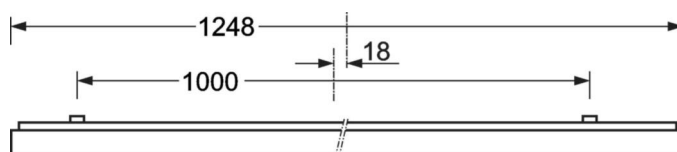

Surface-mounted luminaire - Micro-prismatic diffuser - direct distribution

Steel sheet enclosure, powder-coated rectangular cross-section, integrated Quicklock quick-mount bracket system with catch hook and safety rope for simple and quick mounting; Housing colour silver grey/white aluminium RAL 9006; Homogeneous direct light distribution for VDU-compatibility in accordance with DIN-EN 12464-1; glare reduction through microprism diffuser with special "multilayer" technology and optimised light deflecting foil; Easy installation of the connection, directly on the top of the luminaire with a terminal cover cap; the ETM levels can easily be adjusted from the upper side of the luminaire. Electrical connection via 3-pole connection terminal with plug-in contacts.. If required, an AVA-MH universal mounting aid is available as an accessory. Surface-mounted luminaire for ceiling installation;

MECHANICS

Housing colour	silver grey/white aluminium RAL 9006
Dimensions (LxWxH/DxH)	1248mm x 354mm x 62mm
Weight (net)	6.12kg
Cable entry KE (X/Y)	0mm/0mm
Type of installation	Ceiling-mounted single installation, Ceiling-mounted trunking installation

DEEP-LINK

<https://www.regiolux.de/en/article/65714024175>

Reference	LED 5300lm/37W 840
ηLB	100 %
Φ ↓/↑	100 % / 0 %
UGR lat./long.	18.5 / 18.7
VDU	65° < 3000cd/m²

Dimensions

L	1248 mm	Length
B	354 mm	Width
H	62 mm	Height
A1	1000 mm	Mounting distance single mounting
A3	248 mm	Mounting distance between luminaires in a light run arrangement
A4	240 mm	Mounting distance (width)
X	0 mm	Distance cable infeed to the center of the luminaire on the X-axis
Y	0 mm	Distance cable infeed to the center of the luminaire on the Y-axis